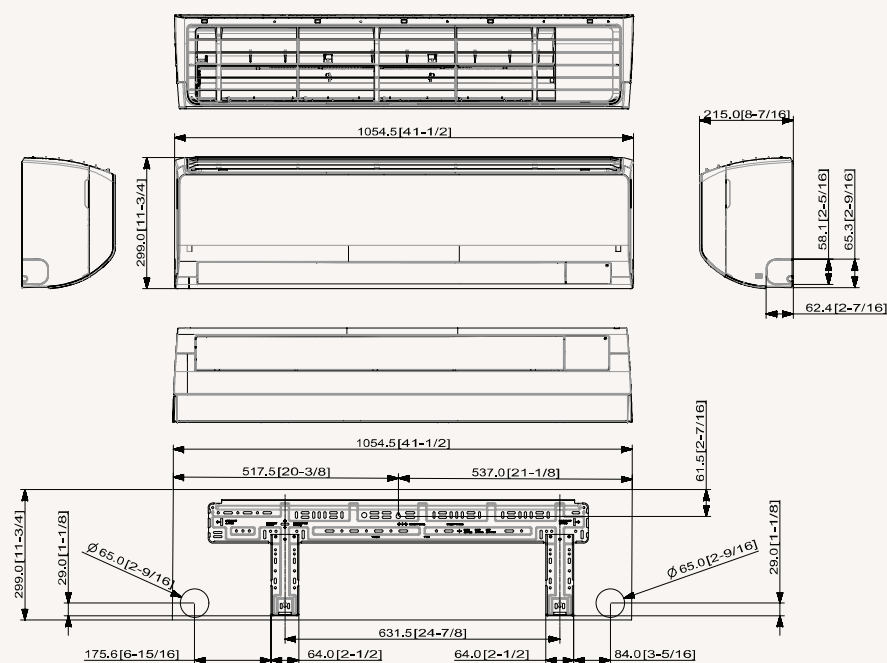

Accessory

Wireless Remote Controller (included)	Advanced Wired Controller ³	Simple Type Controller ³	Touch Controller ³
	MWR-WG00JN/MWR-WG00KN	MWR-SH00N	MWR-SH11N

³ MIM-A00N Interface is required for the connection to wired remote controllers.

Dimensional drawings

WindFree™ Comfort - Indoor

AR09/12TXFCWKXEU

AR18/24TXFCWKXEU

WindFree™ Comfort - Outdoor

AR09/12TXFCWKXEU

AR18/24TXFCWKXEU