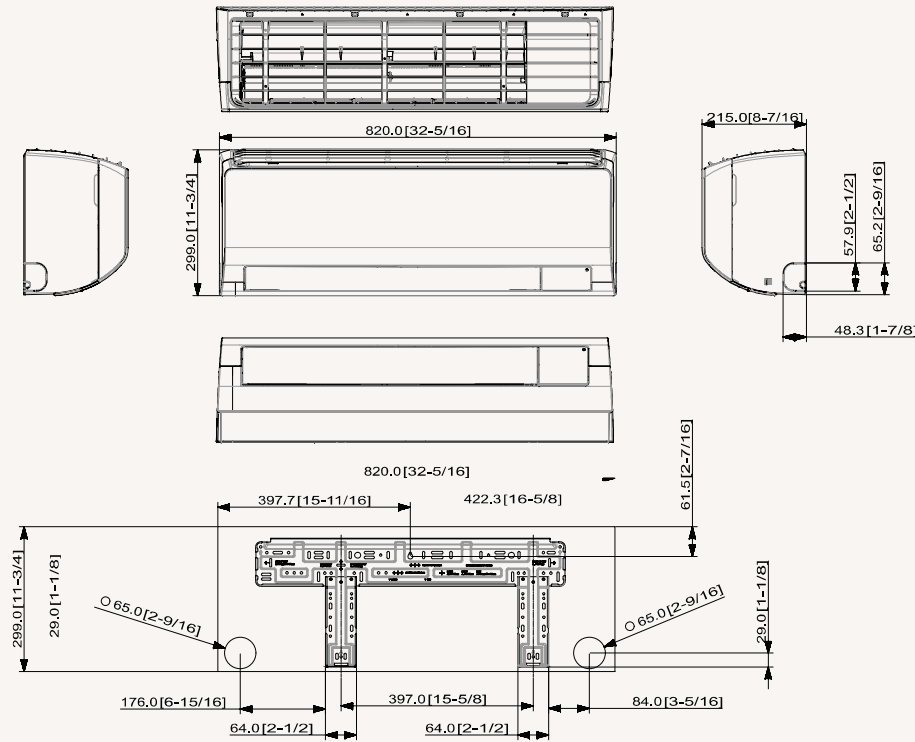

Accessory

Wireless Remote Controller (included)	Advanced Wired Controller ³	Simple Type Controller ³	Touch Controller ³
	MWR-WG00JN/MWR-WG00KN	MWR-SH00N	MWR-SH11N

³ MIM-A00N Interface is required for the connection to wired remote controllers.

Dimensional drawings

WindFree™ Comfort - Indoor

AR09/12TXFCWKXEU

AR18/24TXFCWKXEU

WindFree™ Comfort - Outdoor

AR09/12TXFCWKXEU

AR18/24TXFCWKXEU