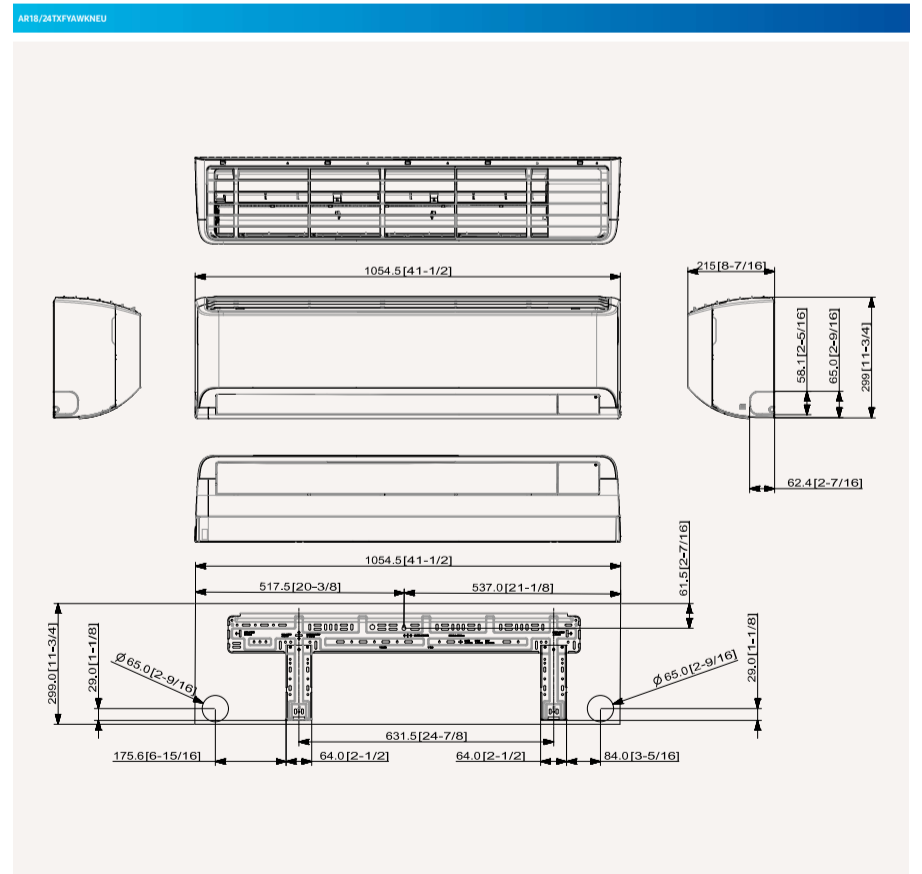

Accessory

Wireless Remote Controller (included)	Advanced Wired Controller¹	Simple Type Controller¹	Touch Controller¹
	MWR-WG00JN / MWR-WG00KN	MWR-SH00N	MWR-SH1TN

Dimensional drawings

Cebu