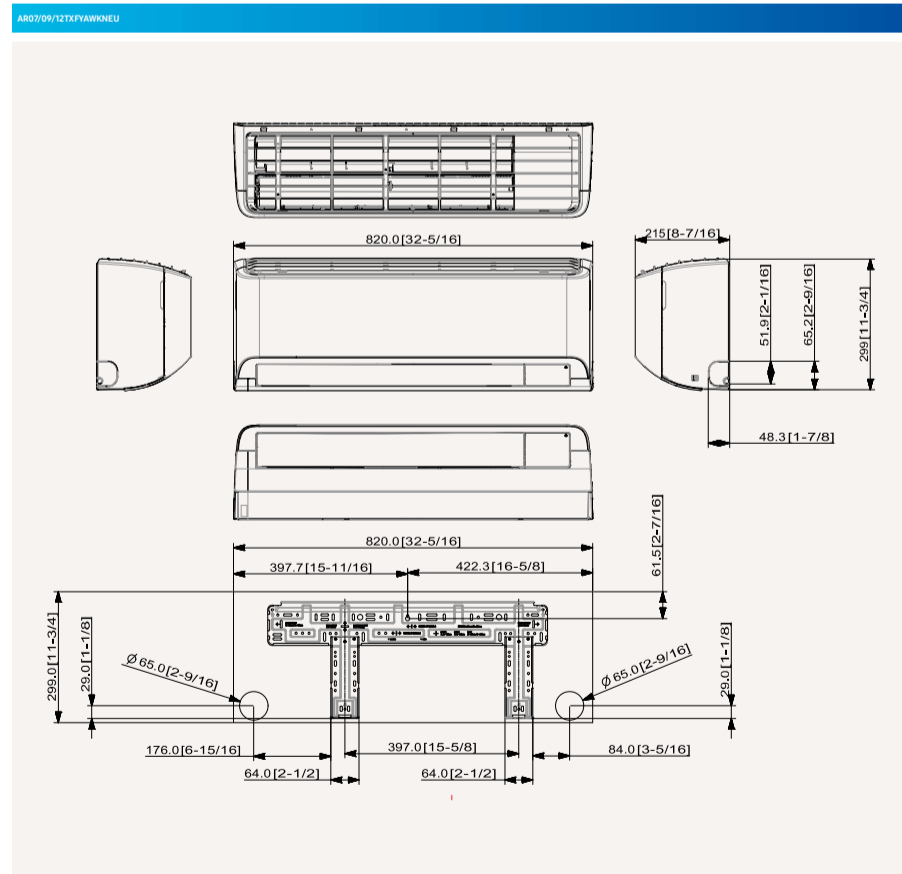

Accessory

Wireless Remote Controller (included)	Advanced Wired Controller¹	Simple Type Controller¹	Touch Controller¹
	MWR-WG00JN / MWR-WG00KN	MWR-SH00N	MWR-SH1TN

Dimensional drawings

Cebu