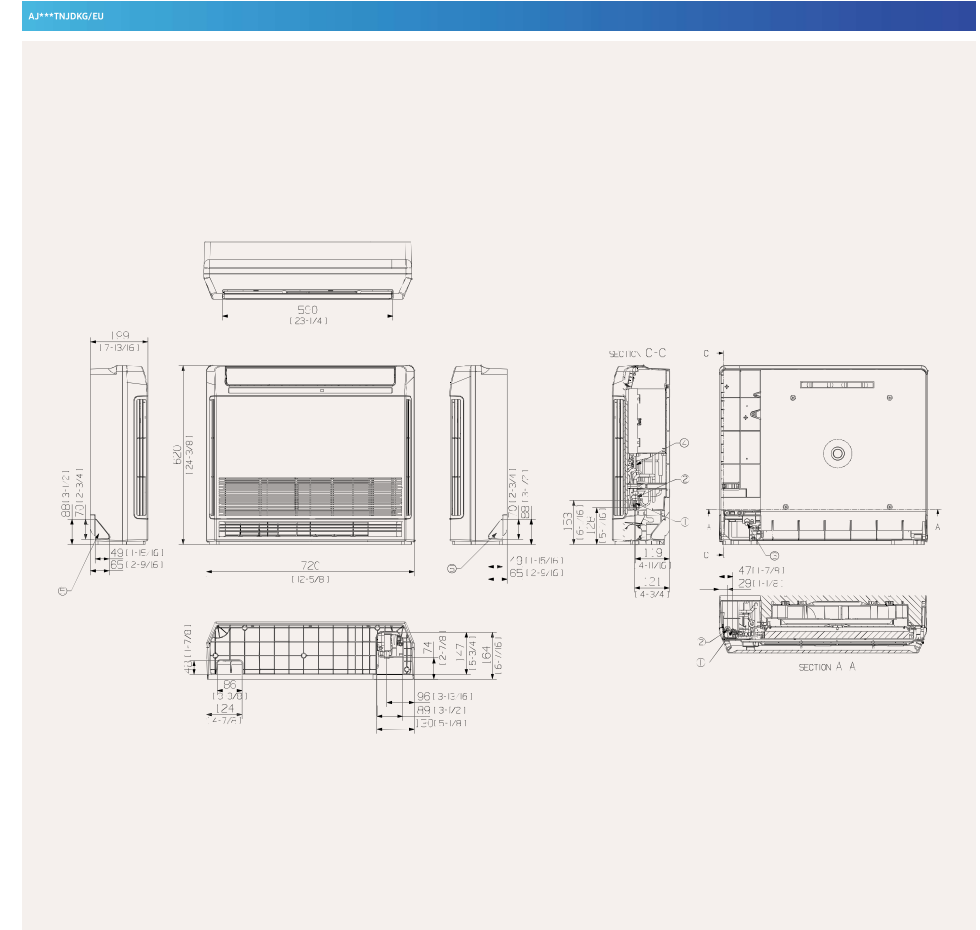

Specifications

Console

- SPI Ioniser (included).
- Slim design: only 199 mm in depth.
- Two separate air outlets, upper (cooling) and bottom (heating) to avoid stratification.

Indoor Unit		AJ026TNJDKG/EU	AJ035TNJDKG/EU	AJ052TNJDKG/EU		
Capacity	Cooling	kW	2.6	3.5	5.2	
	Heating up to +7 °C	kW	2.9	3.8	5.6	
Performance	Airflow Rate	m³/min	9.0/7.8/6.7	10.5/9.3/8.2	11.2/9.9/8.6	
	Sound Power	dB(A)	53	57	60	
	Sound Pressure	H/M/L	dB(A)	36/31/23	38/35/24	43/39/32
Electrical Data						
Power Source	Φ, #, V, Hz	1Φ, 2, 220-240 V, 50 Hz	1Φ, 2, 220-240 V, 50 Hz	1Φ, 2, 220-240 V, 50 Hz		
Power Consumption	Cooling	W	30	35	50	
	Heating	W	30	35	50	
Current Input	Cooling	A	0.25	0.29	0.29	
	Heating	A	0.25	0.29	0.29	
Dimensions						
Net Dimensions (W x H x D)	mm	720 x 199 x 620	720 x 199 x 620	720 x 199 x 620		
Net Weight	kg	15.7	15.7	15.7		
Refrigerant						
Piping Connections	Liquid Pipe	ø, inch	1/4	1/4	1/4	
	Gas Pipe	ø, inch	3/8	3/8	1/2	
Piping Connections	Drain Pipe	ø, mm	VP25 (OD 32, ID 25)	VP25 (OD 32, ID 25)	VP25 (OD 32, ID 25)	

Accessories

Advanced Wired Controller	Simple Type Controller	Touch Controller	Wi-Fi Kit	Remote controller (Included)
MWR-WG00JN/MWR-WG00KN	MWR-SH00N	MWR-SH11N	MIM-H04EN	AR-EH03E

Dimensional drawings

Console

NO	Name	Description	
		AJ026TNJDKG/EU	AJ035/052TNJDKG/EU
1	Liquid pipe connection		ø6.35 (1/4)
2	Gas pipe connection	ø9.52 (3/8)	ø12.70 (1/2)
3	Drain pipe connection		ID18 (1.176) Hose
4	Power supply/communication wiring conduits		
5	Knockout hole for drain hose